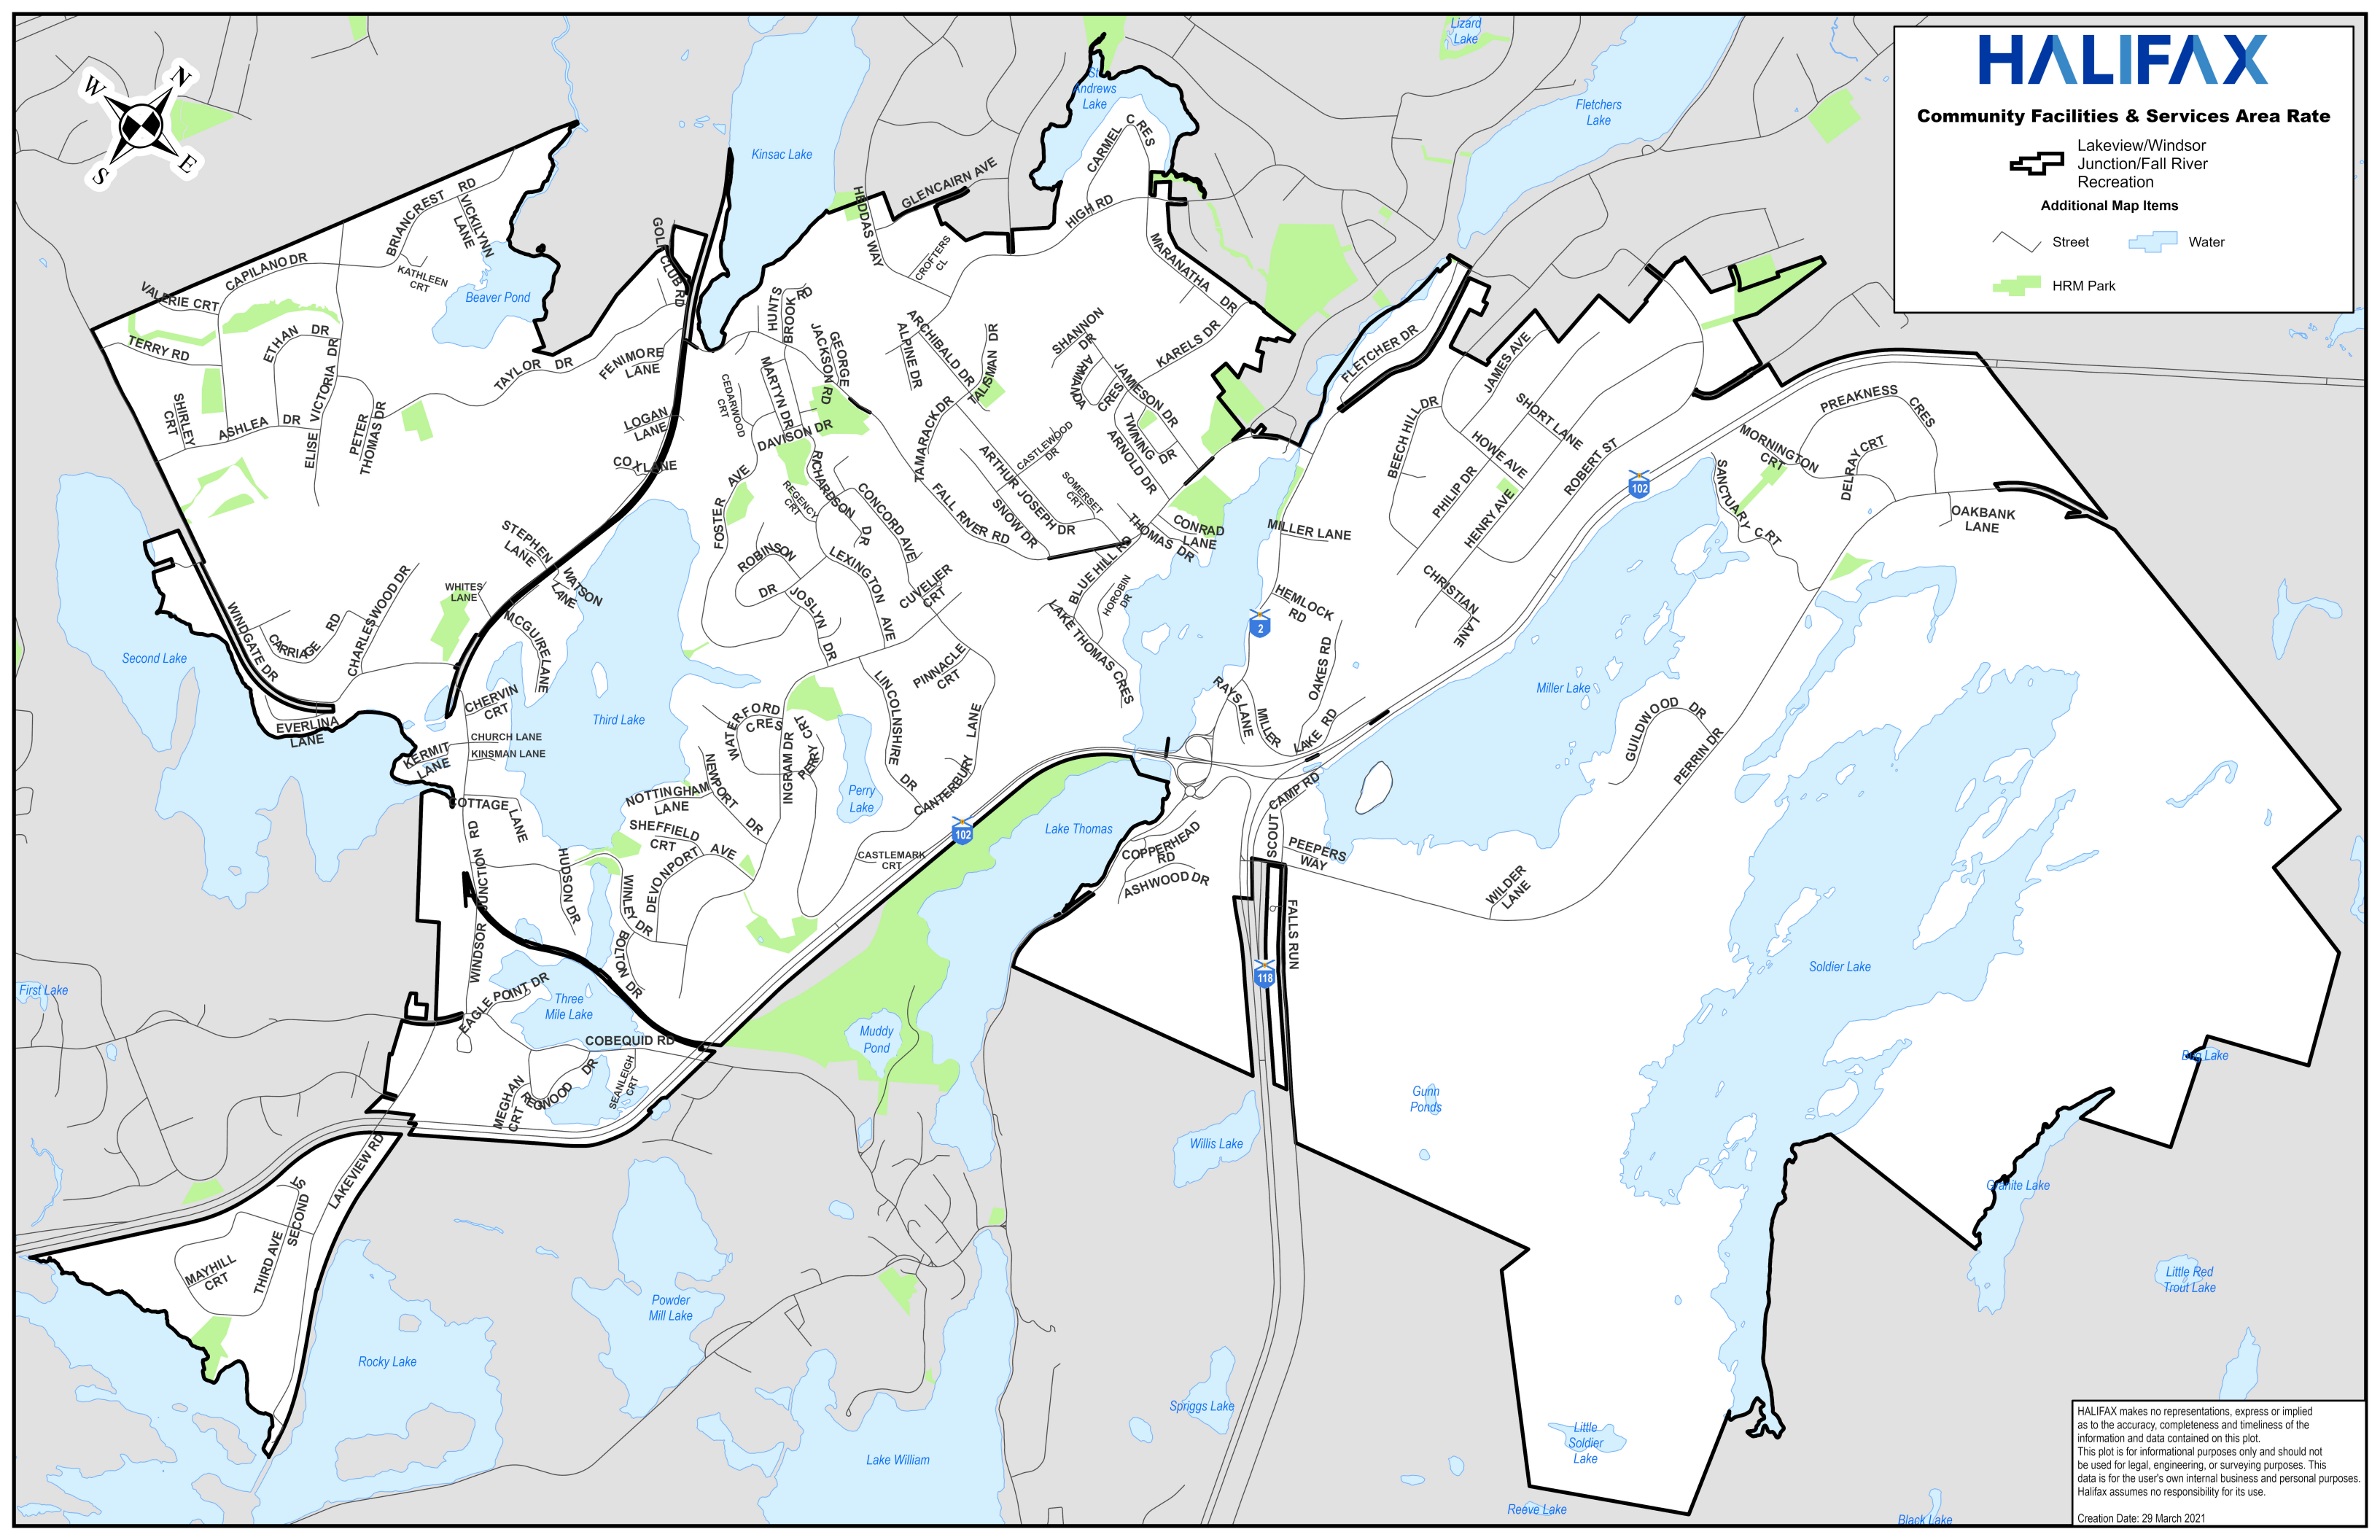

# HALIFAX

## Community Facilities & Services Area Rate

- Lakeview/Windsor Junction/Fall River Recreation
- Additional Map Items**
- Street
- Water
- HRM Park

HALIFAX makes no representations, express or implied as to the accuracy, completeness and timeliness of the information and data contained on this plot. This plot is for informational purposes only and should not be used for legal, engineering, or surveying purposes. This data is for the user's own internal business and personal purposes. Halifax assumes no responsibility for its use.